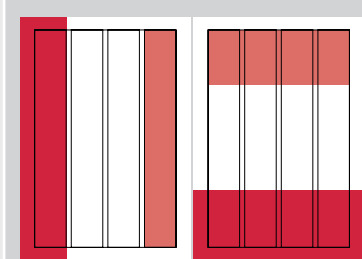

Type Area:
portrait: 90 x 260 mm
landscape: 185 x 128 mm

Bleed Size:
portrait: 102 x 297 mm
landscape: 210 x 147 mm

+ 3 mm Overlap

1/3

Pages
Type Area/
Bleed Size

Type Area:
portrait: 58 x 260 mm
landscape: 185 x 85 mm

Bleed Size:
portrait: 70 x 297 mm
landscape: 210 x 104 mm

+ 3 mm Overlap

1/4

Pages
Type Area/
Bleed Size

Type Area:
portrait: 43 x 260 mm
landscape: 185 x 63 mm

Bleed Size:
portrait: 54 x 297 mm
landscape: 210 x 82 mm

+ 3 mm Overlap

1/4

Pages
Type Area/
Bleed Size

Type Area:
classic: 90 x 128 mm

Bleed Size:
classic: 102 x 147 mm
+ 3 mm Overlap

Type Area:
classic: 90 x 63 mm
landscape: 185 x 30 mm

Bleed Size:
classic: 102 x 82 mm
landscape: 210 x 49 mm
+ 3 mm Overlap

1/8

Pages
Type Area/
Bleed Size

Type Area:
classic: 90 x 128 mm

Bleed Size:
classic: 102 x 147 mm
+ 3 mm Overlap

Type Area:
classic: 90 x 63 mm
landscape: 185 x 30 mm

Bleed Size:
classic: 102 x 82 mm
landscape: 210 x 49 mm
+ 3 mm Overlap