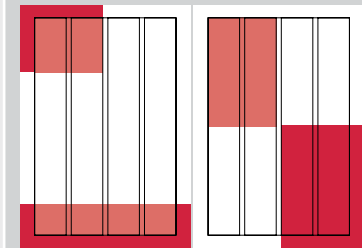

Bleed Size:
portrait: 70 x 297 mm
landscape: 210 x 104 mm

+ 3 mm Overlap

1/4

Pages
Type Area/
Bleed Size

Type Area:
portrait: 43 x 260 mm
landscape: 185 x 63 mm

Bleed Size:
portrait: 54 x 297 mm
landscape: 210 x 82 mm

+ 3 mm Overlap

1/4

Pages
Type Area/
Bleed Size

Type Area:
classic: 90 x 128 mm

Bleed Size:
classic: 102 x 147 mm
+ 3 mm Overlap

Type Area:
classic: 90 x 63 mm
landscape: 185 x 30 mm

Bleed Size:
classic: 102 x 82 mm
landscape: 210 x 49 mm
+ 3 mm Overlap

1/8

Pages
Type Area/
Bleed Size

Type Area:
classic: 90 x 128 mm

Bleed Size:
classic: 102 x 147 mm
+ 3 mm Overlap

Type Area:
classic: 90 x 63 mm
landscape: 185 x 30 mm

Bleed Size:
classic: 102 x 82 mm
landscape: 210 x 49 mm
+ 3 mm Overlap

Junior-page

Type Area/
Bleed Size

Type Area:
137 x 190 mm

Bleed Size:
147 x 209 mm

+ 3 mm Overlap