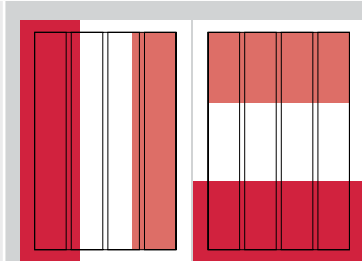

FORMATS

1/1

Pages
Type Area/
Bleed Size

Type Area:
185 x 260 mm

Bleed Size:
210 x 297 mm
+ 3 mm Overlap
on all sides

Final Size:
216 x 303 mm

1/2

Pages
Type Area/
Bleed Size

Type Area:
portrait: 90 x 260 mm
landscape: 185 x 128 mm

Bleed Size:
portrait: 102 x 297 mm
landscape: 210 x 147 mm

+ 3 mm Overlap

1/3

Pages
Type Area/
Bleed Size

Type Area:
portrait: 58 x 260 mm
landscape: 185 x 85 mm

Bleed Size:
portrait: 70 x 297 mm
landscape: 210 x 104 mm

+ 3 mm Overlap

1/4

Pages
Type Area/
Bleed Size

Type Area:
portrait: 43 x 260 mm
landscape: 185 x 63 mm

Bleed Size:
portrait: 54 x 297 mm
landscape: 210 x 82 mm

+ 3 mm Overlap

1/4

Pages
Type Area/
Bleed Size

Type Area:
classic: 90 x 128 mm

Bleed Size:
classic: 102 x 147 mm
+ 3 mm Overlap

Type Area:
classic: 90 x 63 mm
landscape: 185 x 30 mm

Bleed Size:
classic: 102 x 82 mm
landscape: 210 x 49 mm
+ 3 mm Overlap