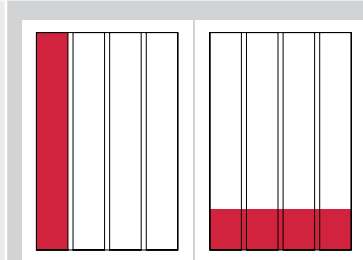

Type Area:
portrait: 105 x 295 mm
landscape: 215 x 146 mm

Bleed Size:
portrait: 115 x 330 mm
landscape: 238 x 170 mm
+ 3 mm Overlap

1/3

Pages
Type Area

Type Area:
portrait: 83 x 295 mm
landscape: 215 x 98 mm

1/3

Pages
Bleed Size

Bleed Size:
portrait: 93 x 330 mm
landscape: 238 x 117 mm

+ 3 mm Overlap

1/4

Pages
Type Area

Type Area:
portrait: 50 x 295 mm
landscape: 215 x 74 mm

1/4

Pages
Bleed Size

Bleed Size:
portrait: 60 x 330 mm
landscape: 238 x 85 mm

+ 3 mm Overlap